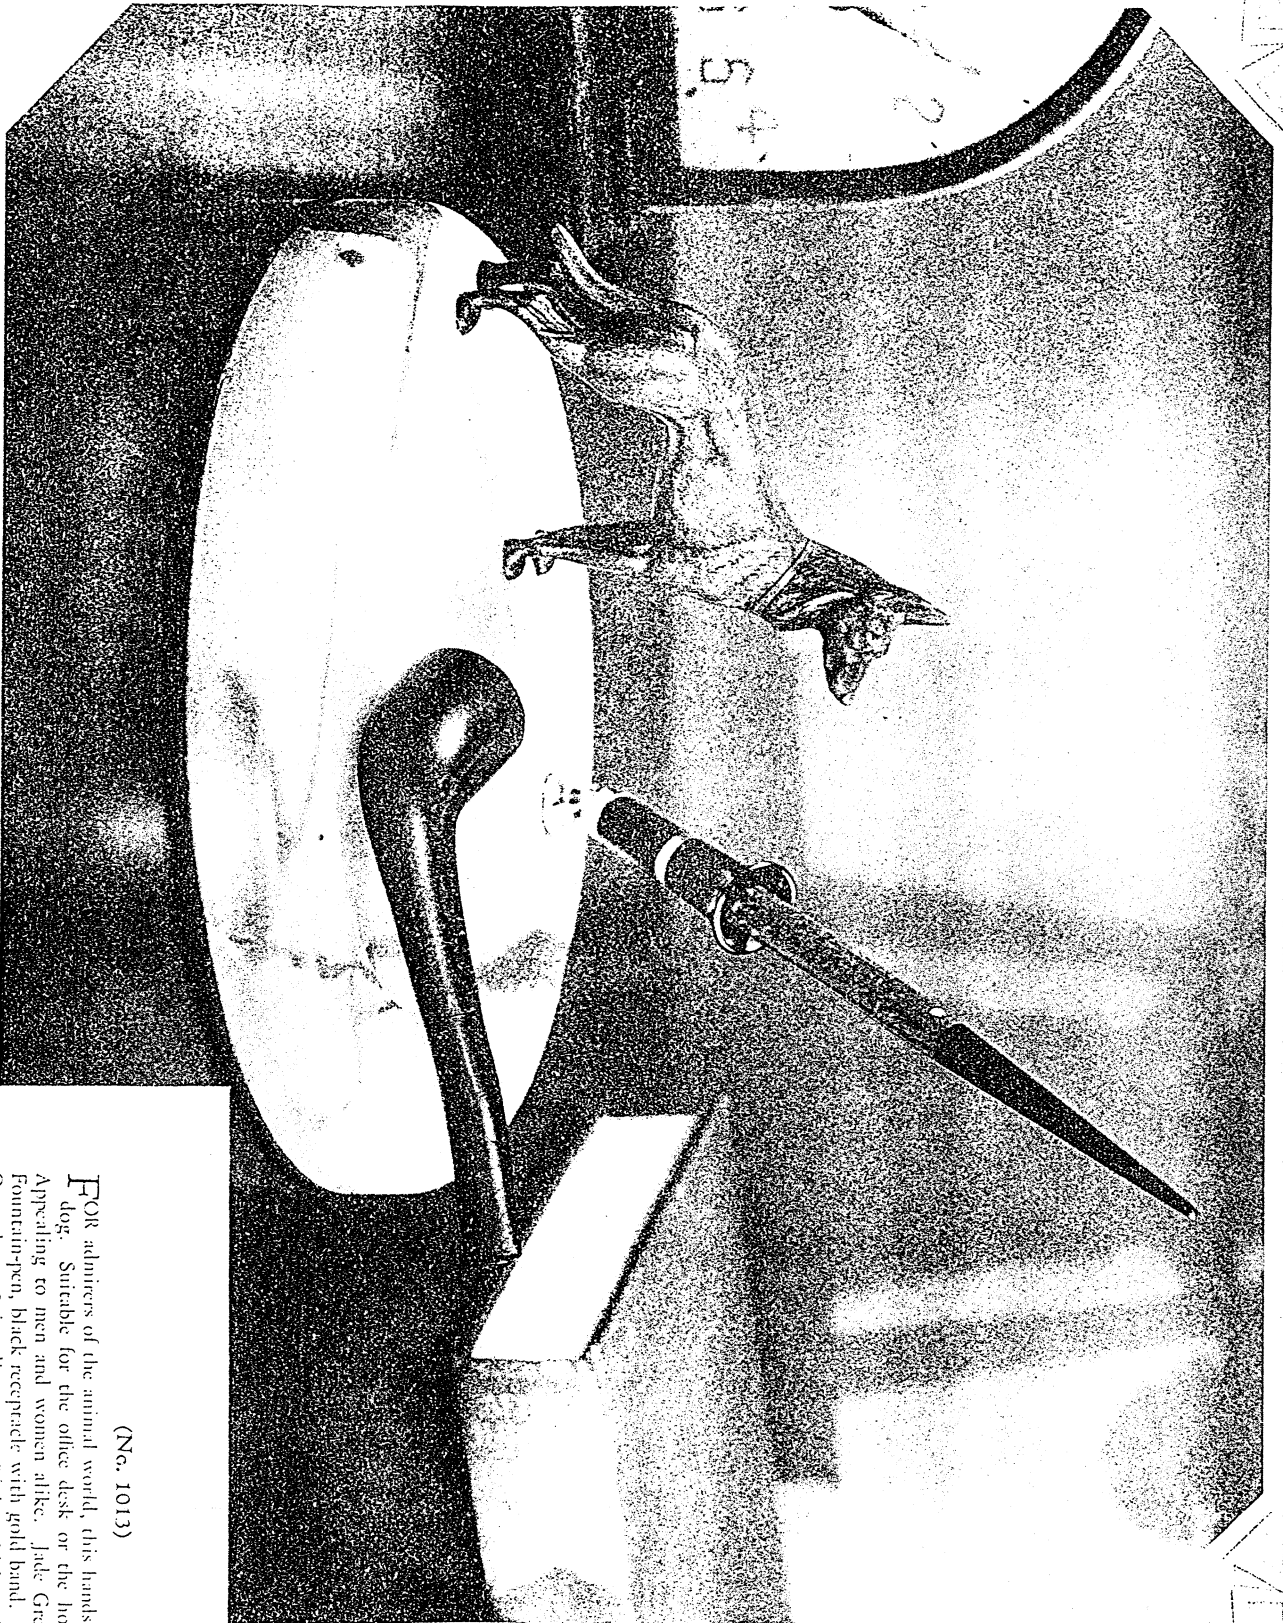

(No. 1013)

FOR admirers of the animal world, this handsome bronze police dog. Suitable for the office desk or the home writing desk. Appealing to men and women alike. Jade Green Lifetime Desk Fountain-pen, black receptacle with gold band. Genuine Yavapai Onyx base, 9 in. diameter x 7 8 in. thick, with hollowed ash receiver. Dog 4 in. high and 5 in. long.

Bronze, List price $45